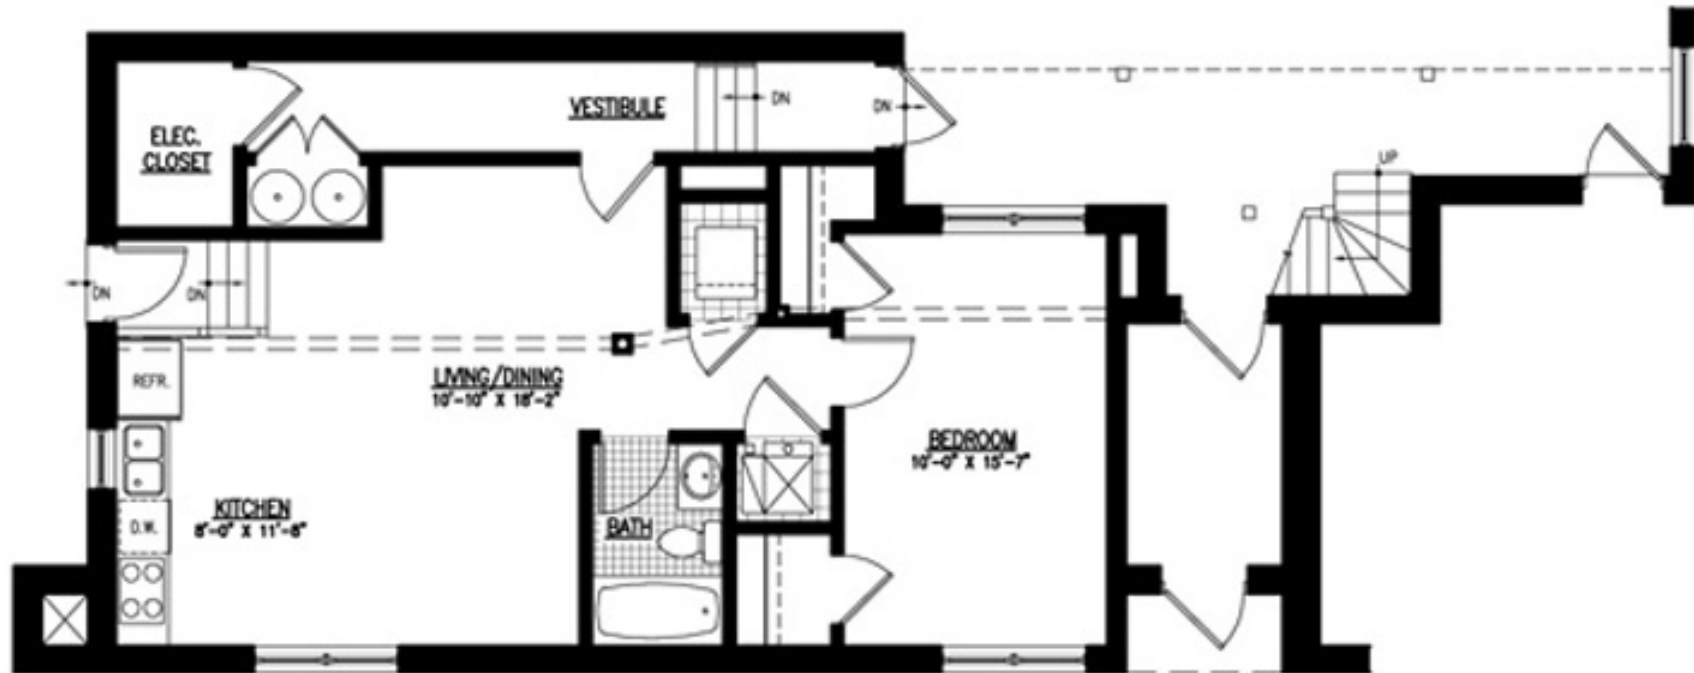

Unit Type 1A

Two Bedroom

979 Sq. Ft. Approximate

First Floor Plan - 2nd & 3rd Floor Plan Similar

Unit Type 1B

Two Bedroom

985 Sq. Ft. Approximate

First Floor Plan - 2nd & 3rd Floor Plan Similar

Unit Type B
One Bedroom
712 Sq. Ft. Approximate
Garden Level